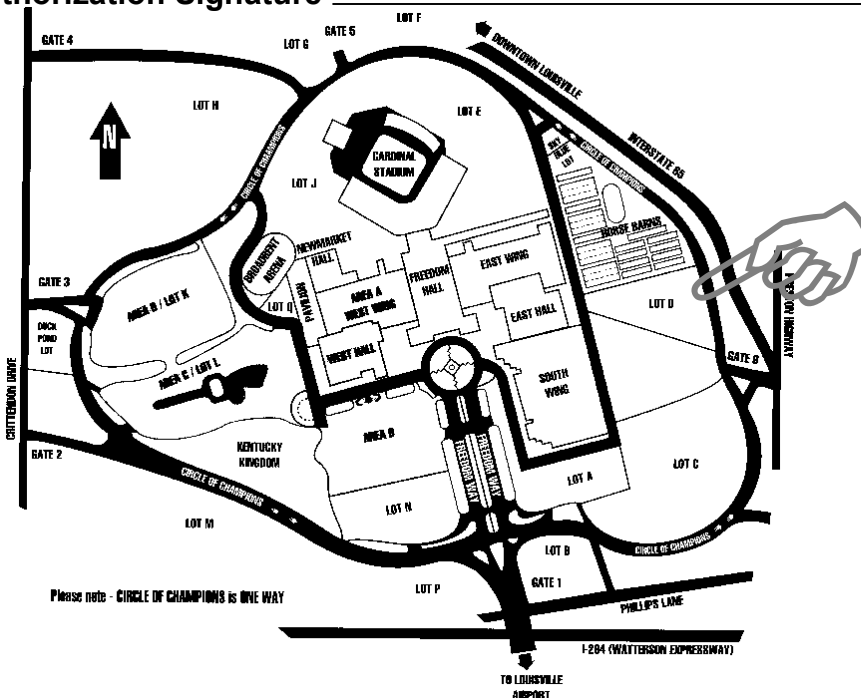

Now with Spot Free Rinse

DERBY PRESSURE WASH

901 ULRICH AVENUE
LOUISVILLE, KENTUCKY 40219
PHONE (502) 966-2564
rwilson@dpwservices.com

Now with Spot Free Rinse

MID AMERICA TRUCK SHOW WASHING ORDER FORM

Washing Rate: \$265.00 per hour - includes 2 Machines, Labor & Supervision
(Charged in 15 minute increments Average Cost Per Unit is \$88.50)

-  Credit Card# _____
-  Exp. Date _____ Security Code _____ Zip Code _____
-  Name on the Card _____
-  Authorization Signature _____

Take your units to Lot D2 for washing

Please note - CIRCLE OF CHAMPIONS IS ONE WAY

TO LOUISVILLE AIRPORT