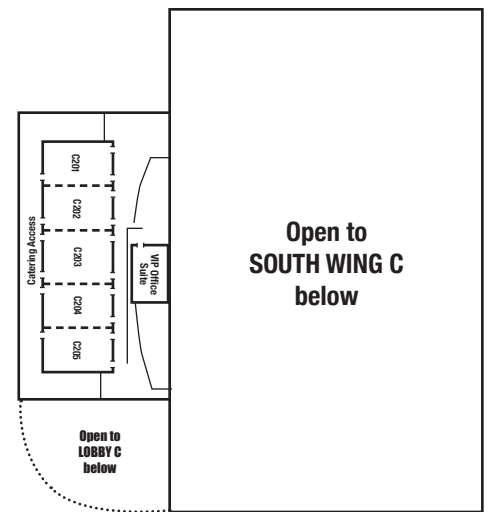

MID-AMERICA TRUCKING SHOW SOUTH WING CONFERENCE ROOMS

Street Level Conference Rooms

Room	WxL	Sq Ft	Ceiling Ht	Theater Style	Classroom/Banquet	Cost*
B100	24' x 29'	715	14'	30	20	NOT AVAILABLE
B101	59' x 84'	5,000	21'	300	200	\$175
B102	60' x 84'	5,000	21'	300	200	\$175
B103	60' x 84'	5,000	21'	300	200	\$175
B104	60' x 84'	5,000	21'	300	200	SEMINAR ROOM
B105	59' x 84'	5,000	21'	300	200	PRESS ROOM
B106	24' x 29'	715	14'	30	20	SHOW DAILY
B107	25' x 25'	635	9' 4"	60	40	\$75
B108	25' x 30'	765	9' 4"	60	40	\$75
B109	25' x 30'	765	9' 4"	60	40	\$75
B110	25' x 29'	755	9' 4"	60	40	\$75
C101	43' x 55'	2,719	16'	150	80	\$125
C102	28' x 20'	590	12'	40	20	\$75
C103	28' x 20'	590	12'	40	20	\$75
C104	44' x 55'	2,814	16'	150	80	\$125
C105	44' x 55'	2,814	16'	150	80	\$125
C106	28' x 20'	590	12'	40	20	\$75
C107	28' x 20'	590	12'	40	20	\$75
C108	44' x 55'	2,814	16'	150	80	\$125
C109	44' x 55'	2,814	16'	150	80	\$125
C110	28' x 20'	590	12'	40	20	\$75
C111	28' x 20'	590	12'	40	20	\$75
C112	43' x 55'	2,719	16'	150	80	\$125

Mezzanine Level Conference Rooms

Room	WxL	Sq Ft	Ceiling Ht	Theater Style	Classroom/Banquet	Cost*
C201	51' x 77'	4,006	21'	275	175	\$175
C202	52' x 77'	4,038	21'	275	175	\$175
C203	60' x 77'	4,659	21'	300	200	\$175
C204	52' x 77'	4,038	21'	275	175	\$175
C205	51' x 77'	4,006	21'	275	175	\$175

* Cost per hour, 2 hour minimum.

MID-AMERICA TRUCKING SHOW WEST WING CONFERENCE ROOMS

Room	WxL	Sq Ft	Ceiling Ht	Theater Style	Classroom/Banquet		Cost*
W1	48' x 74'	3,552	16'	220	120		\$125
W2	48' x 34'	1,632	16'	110	60		\$100
W3	38' x 78'	2,964	16'	160	80		\$125
W4	38' x 78'	2,964	16'	160	80		\$125
W5	30' x 30'	900	14'	50	30		\$75
W6	30' x 30'	900	14'	50	30		\$75
W7	30' x 30'	900	14'	50	30		\$75
W8	30' x 30'	900	14'	50	30		\$75
W9	30' x 30'	900	14'	50	30		\$75
W10	30' x 30'	900	14'	50	30		\$75