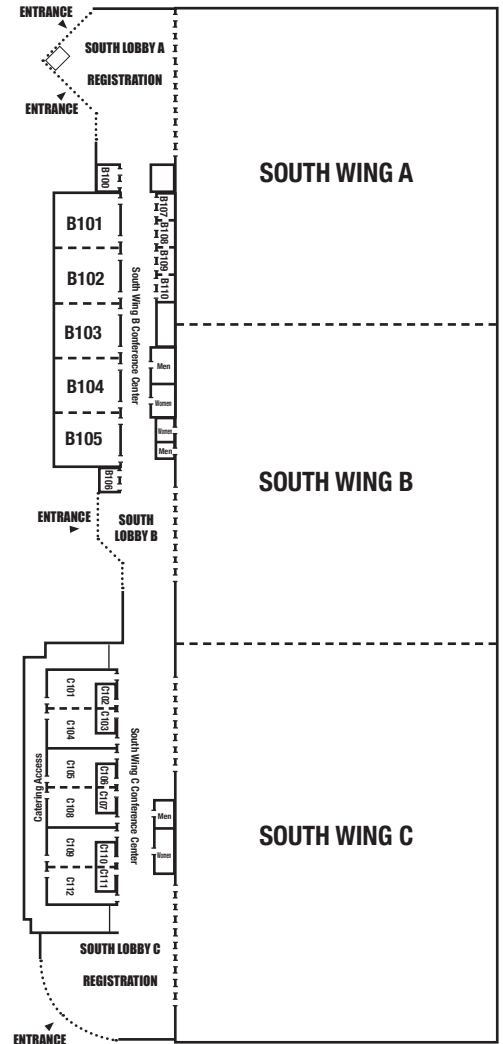

MID-AMERICA TRUCKING SHOW SOUTH WING CONFERENCE ROOMS

Street Level Conference Rooms

Room	WxL	Sq Ft	Ceiling Ht	Theater Style	Classroom/Banquet	Cost*
B100	24' x 29'	715	14'	30	20	NOT AVAILABLE
B101	59' x 84'	5,000	21'	300	200	\$175
B102	60' x 84'	5,000	21'	300	200	\$175
B103	60' x 84'	5,000	21'	300	200	\$175
B104	60' x 84'	5,000	21'	300	200	SEMINAR ROOM
B105	59' x 84'	5,000	21'	300	200	PRESS ROOM
B106	24' x 29'	715	14'	30	20	SHOW DAILY
B107	25' x 25'	635	9' 4"	60	40	\$75
B108	25' x 30'	765	9' 4"	60	40	\$75
B109	25' x 30'	765	9' 4"	60	40	\$75
B110	25' x 29'	755	9' 4"	60	40	\$75
C101	43' x 55'	2,719	16'	150	80	\$125
C102	28' x 20'	590	12'	40	20	\$75
C103	28' x 20'	590	12'	40	20	\$75
C104	44' x 55'	2,814	16'	150	80	\$125
C105	44' x 55'	2,814	16'	150	80	\$125
C106	28' x 20'	590	12'	40	20	\$75
C107	28' x 20'	590	12'	40	20	\$75
C108	44' x 55'	2,814	16'	150	80	\$125
C109	44' x 55'	2,814	16'	150	80	\$125
C110	28' x 20'	590	12'	40	20	\$75
C111	28' x 20'	590	12'	40	20	\$75
C112	43' x 55'	2,719	16'	150	80	\$125

Mezzanine Level Conference Rooms

Room	WxL	Sq Ft	Ceiling Ht	Theater Style	Classroom/Banquet	Cost*
C201	51' x 77'	4,006	21'	275	175	\$175
C202	52' x 77'	4,038	21'	275	175	\$175
C203	60' x 77'	4,659	21'	300	200	\$175
C204	52' x 77'	4,038	21'	275	175	\$175
C205	51' x 77'	4,006	21'	275	175	\$175

* Cost per hour, 2 hour minimum.

MID-AMERICA TRUCKING SHOW WEST WING CONFERENCE ROOMS

Room	WxL	Sq Ft	Ceiling Ht	Theater Style	Classroom/Banquet		Cost*
W1	48' x 74'	3,552	16'	220	120		\$125
W2	48' x 34'	1,632	16'	110	60		\$100
W3	38' x 78'	2,964	16'	160	80		\$125
W4	38' x 78'	2,964	16'	160	80		\$125
W5	30' x 30'	900	14'	50	30		\$75
W6	30' x 30'	900	14'	50	30		\$75
W7	30' x 30'	900	14'	50	30		\$75
W8	30' x 30'	900	14'	50	30		\$75
W9	30' x 30'	900	14'	50	30		\$75
W10	30' x 30'	900	14'	50	30		\$75