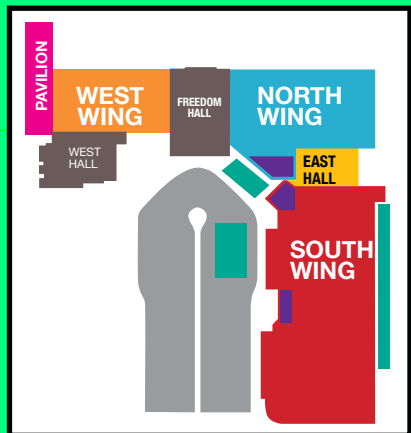

NORTH WING LOBBY | 40000's

EAST HALL | 20000's

North Wing Lobby

Show Management & Exhibitor Services Area

Exhibitor Lounge

South Wing Lobby A

TICKET BOOTH

41044